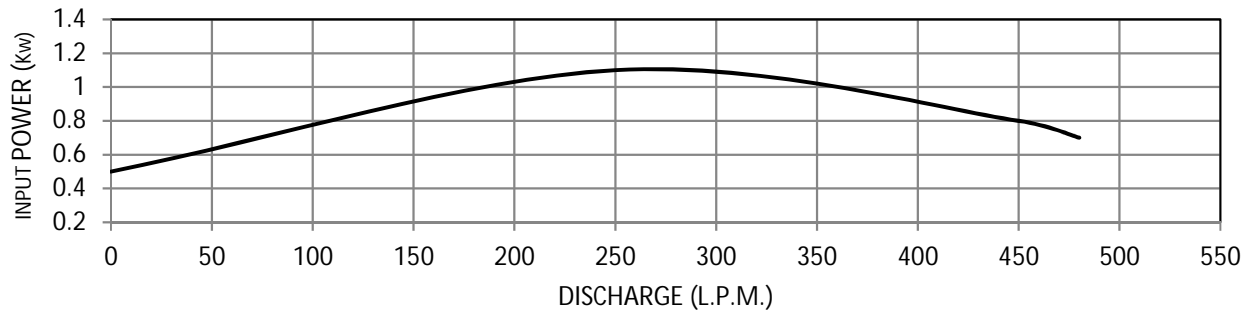

**SOVEREIGN
PUMPS**
Innovative pumps for the future...

SOVEREIGN PUMPING SOLUTIONS PVT. LTD.

PUMP PERFORMANCE GRAPH

SPGIIMS

H.P.:	1.5	Kw:	1.12	R.P.M.:	2850	DICHARGE SIZE (INCH / MM) :	2"/50
-------	-----	-----	------	---------	------	-----------------------------	-------