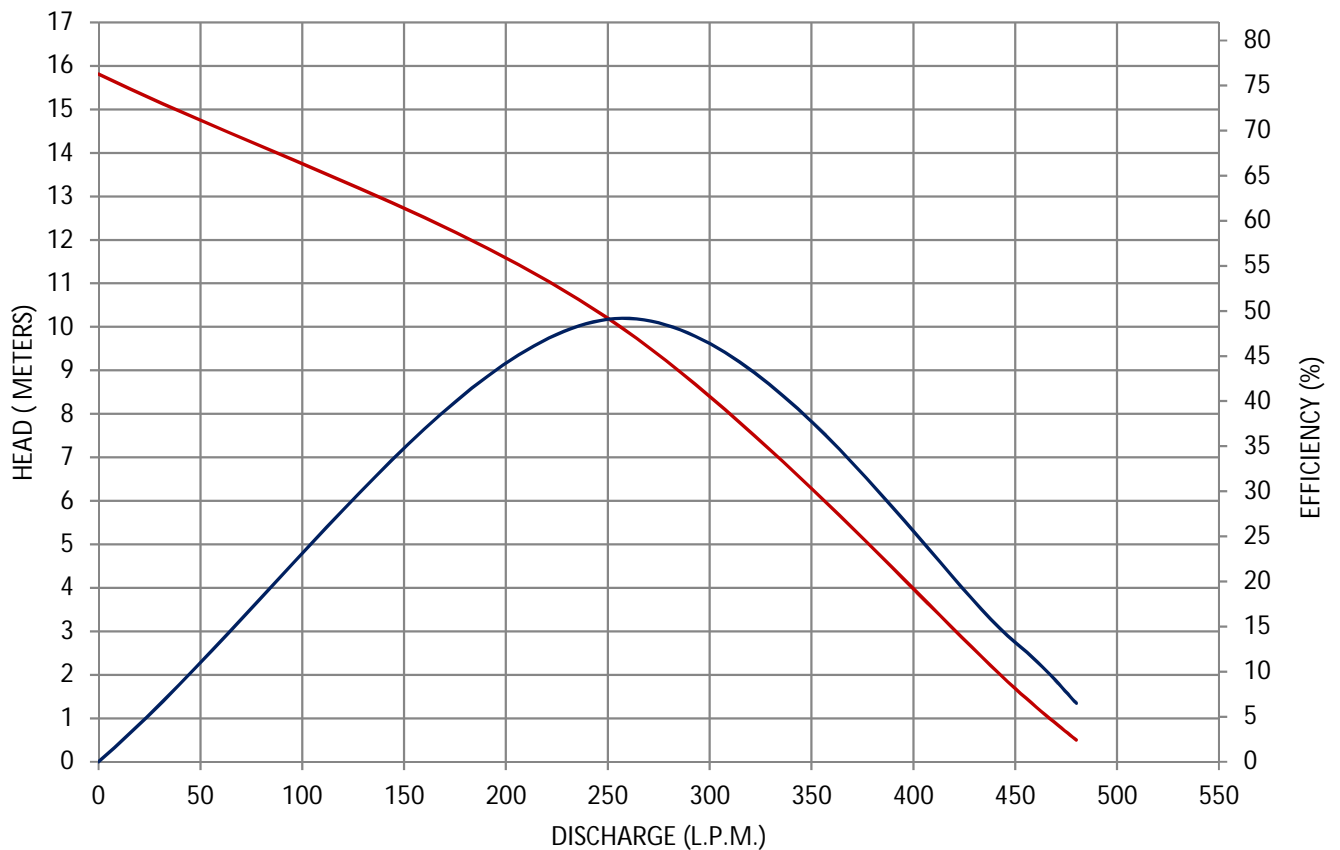

**SOVEREIGN
PUMPS**
Innovative pumps for the future...

SOVEREIGN PUMPING SOLUTIONS PVT. LTD.

PUMP PERFORMANCE GRAPH

SPGIIMS

H.P.:	1.5	Kw:	1.12	R.P.M.:	2850	DICHARGE SIZE (INCH / MM) :	2"/50
-------	-----	-----	------	---------	------	-----------------------------	-------